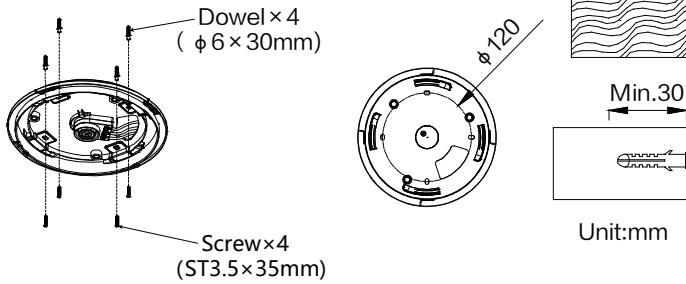

Item Code	Luminaire Description	CCT	kg	
520036014200	LEDSkylight SDL-S Rd550-100W-BLE2-WH	1200K-18000K	4.4kg	

		<table border="1"> <thead> <tr> <th>Model</th> <th>A (mm)</th> <th>B (mm)</th> </tr> </thead> <tbody> <tr> <td>LED SKY-CL-S RD550-BLE-100W</td> <td>φ538</td> <td>86</td> </tr> </tbody> </table>	Model	A (mm)	B (mm)	LED SKY-CL-S RD550-BLE-100W	φ538	86
Model	A (mm)	B (mm)						
LED SKY-CL-S RD550-BLE-100W	φ538	86						

Light Source

Product Code	Product Description	N	Light source code	QR Code	Energy Label
520036014200	LEDSkylight SDL-S Rd550-100W-BLE2-WH	1	LS128010035-03		

Installation

③

④

During installation, please ensure the luminaire is mounted correctly and tight.