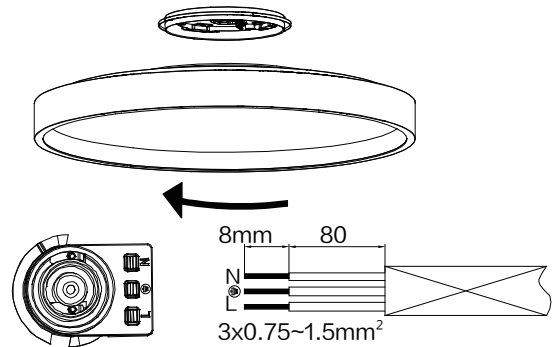

Item Code	Luminaire Description	CCT	kg	
520036014200	LEDSkylight SDL-S Rd550-100W-BLE2-WH	1200K-18000K	4.4kg	

		<table border="1"> <thead> <tr> <th>Model</th> <th>A (mm)</th> <th>B (mm)</th> </tr> </thead> <tbody> <tr> <td>LED SKY-CL-S RD550-BLE-100W</td> <td>φ538</td> <td>86</td> </tr> </tbody> </table>	Model	A (mm)	B (mm)	LED SKY-CL-S RD550-BLE-100W	φ538	86
Model	A (mm)	B (mm)						
LED SKY-CL-S RD550-BLE-100W	φ538	86						

Light Source

Product Code	Product Description	N	Light source code	QR Code	Energy Label
520036014200	LEDSkylight SDL-S Rd550-100W-BLE2-WH	1	LS128010035-03		

Installation

③

④

During installation, please ensure the luminaire is mounted correctly and tight.