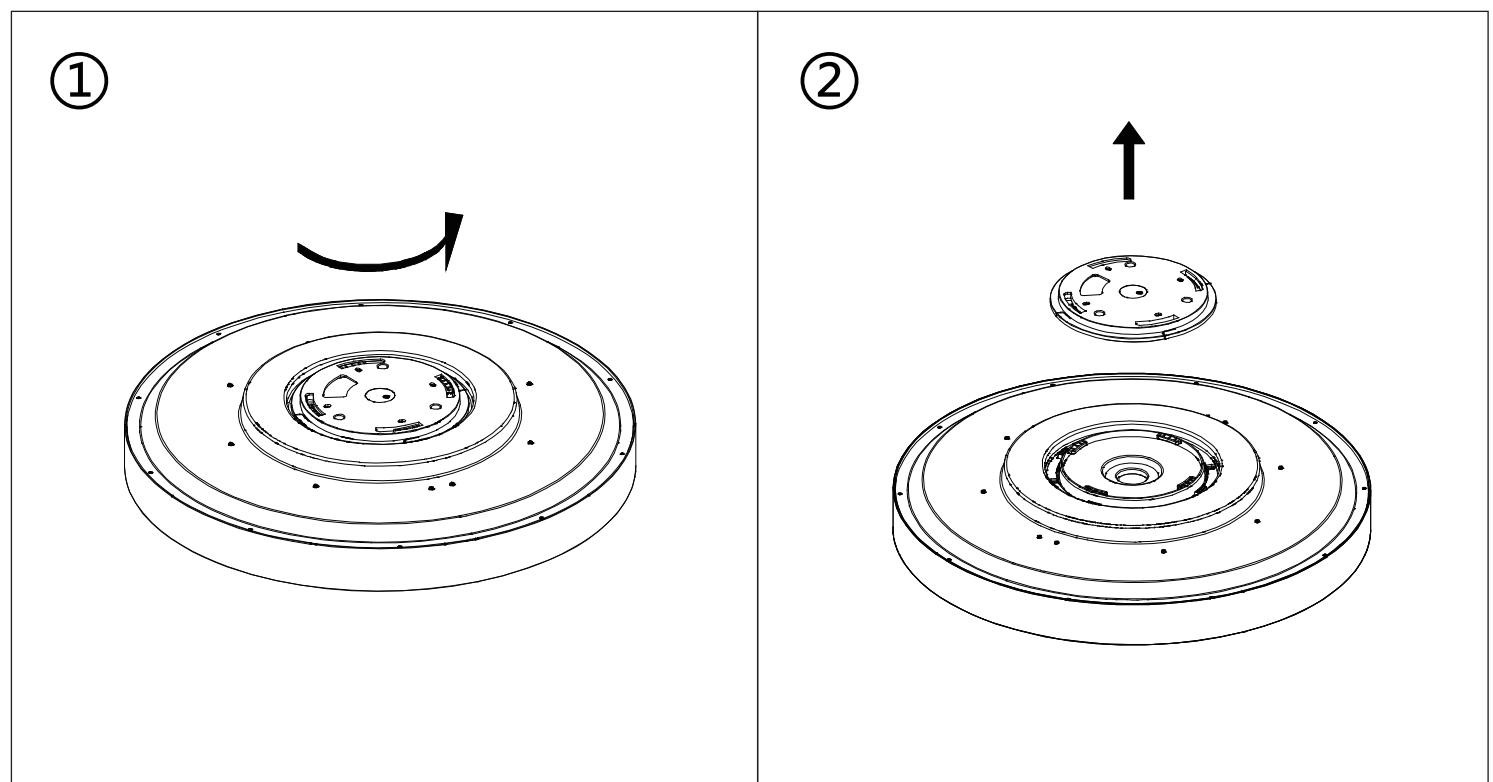

Item Code	Luminaire Description	CCT	kg	
520036014200	LEDSkylight SDL-S Rd550-100W-BLE2-WH	1200K-18000K	4.4kg	

		<table border="1"> <thead> <tr> <th>Model</th> <th>A (mm)</th> <th>B (mm)</th> </tr> </thead> <tbody> <tr> <td>LED SKY-CL-S RD550-BLE-100W</td> <td>φ538</td> <td>86</td> </tr> </tbody> </table>	Model	A (mm)	B (mm)	LED SKY-CL-S RD550-BLE-100W	φ538	86
Model	A (mm)	B (mm)						
LED SKY-CL-S RD550-BLE-100W	φ538	86						

Light Source

Product Code	Product Description	N	Light source code	QR Code	Energy Label
520036014200	LEDSkylight SDL-S Rd550-100W-BLE2-WH	1	LS128010035-03		

Installation

③

④

During installation, please ensure the luminaire is mounted correctly and tight.