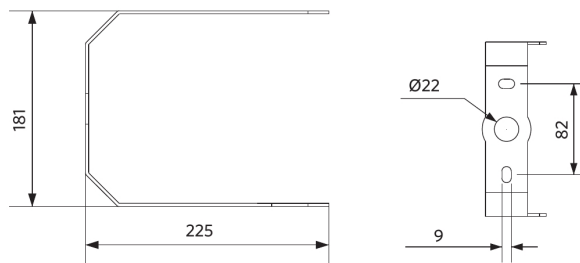

LEDHighbay-P5
Reflector-D330

LEDHighbay-P5
Reflector-D420

LEDHighbay-P5
Bracket-D330

LEDHighbay-P5
Bracket-D420

Fotometriset tiedot