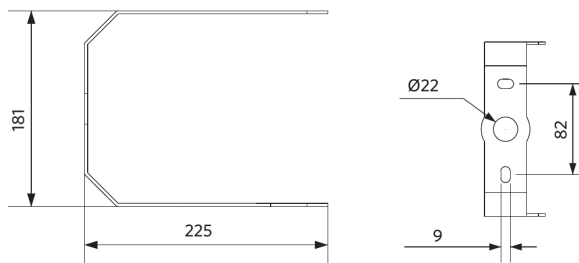

LEDHighbay-P5
Reflector-D330

LEDHighbay-P5
Reflector-D420

LEDHighbay-P5
Bracket-D330

LEDHighbay-P5
Bracket-D420

Fotometriset tiedot