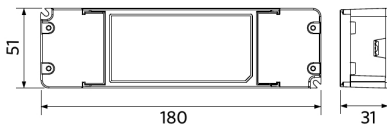

LEDPanelRc-S5
Driver Dim