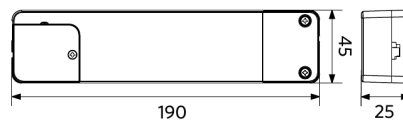

LEDPanelRc-S5
Driver Tunable White