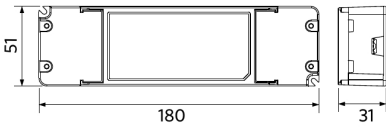

LEDPanelRc-S5
Driver Dim