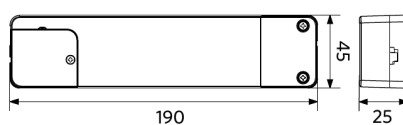

LEDPanelS-P6
Driver Tunable White