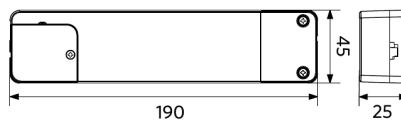

LEDPanelS-P6
Driver Tunable White