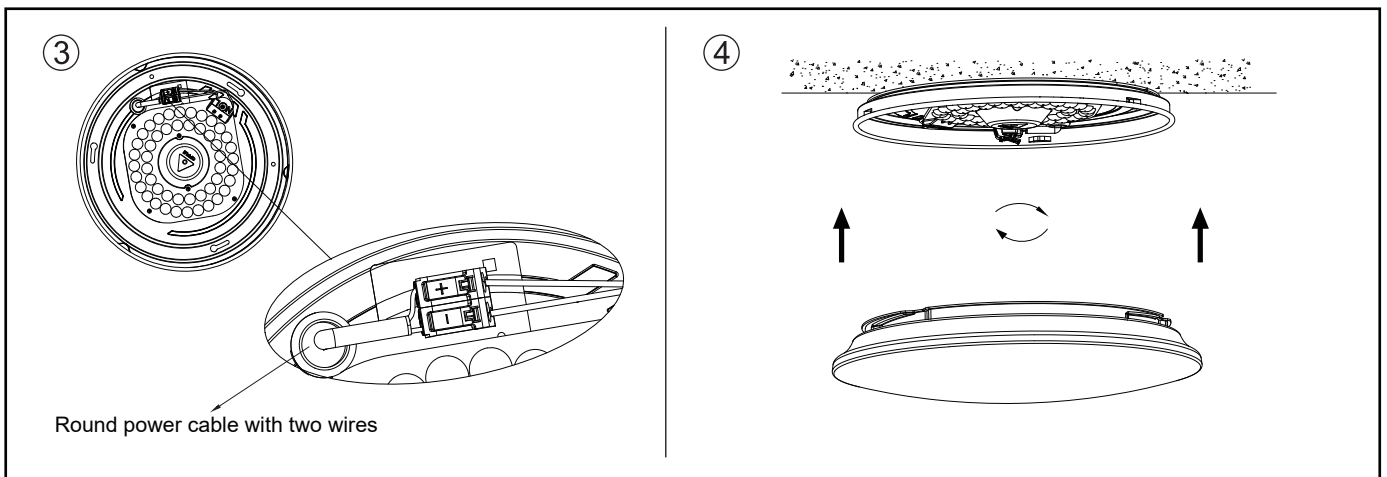

LED Ceiling Luminaires

Version date 03-07-2019
www.opple.com

Art. Code	Family Name	CCT	kg	IP
520021004400	Apollo	2700K	0.533kg	IP44
520021004500	Apollo	4000K	0.533kg	IP44
520021004600	Apollo	2700K	0.581kg	IP44
520021004700	Apollo	4000K	0.581kg	IP44