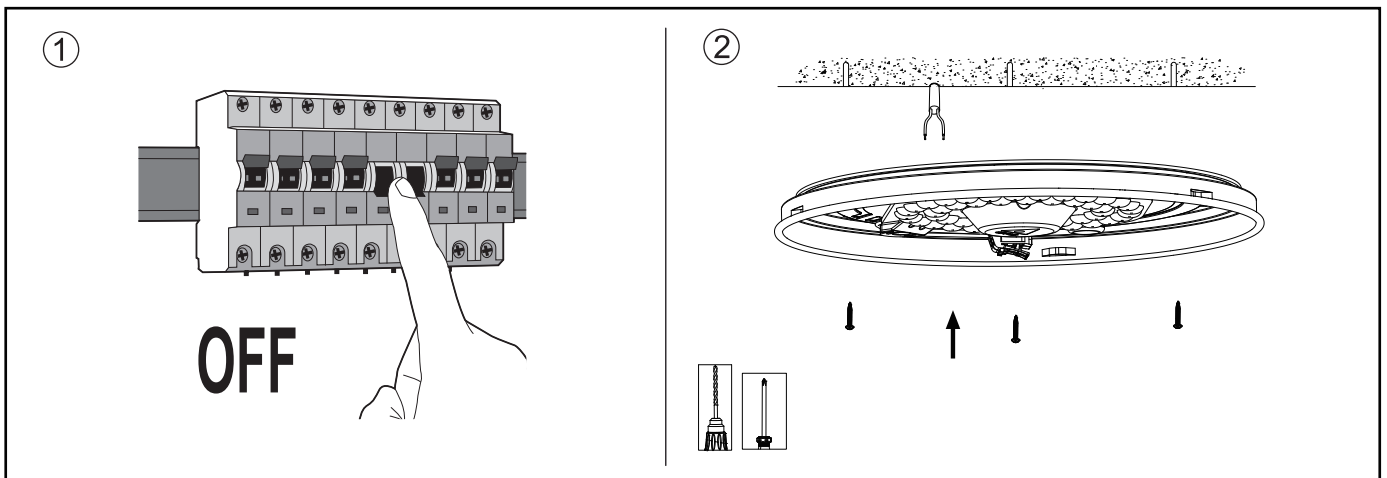

LED Ceiling Luminaires

Version date 03-07-2019
www.opple.com

Art. Code	Family Name	CCT	kg	IP
520021004400	Apollo	2700K	0.533kg	IP44
520021004500	Apollo	4000K	0.533kg	IP44
520021004600	Apollo	2700K	0.581kg	IP44
520021004700	Apollo	4000K	0.581kg	IP44