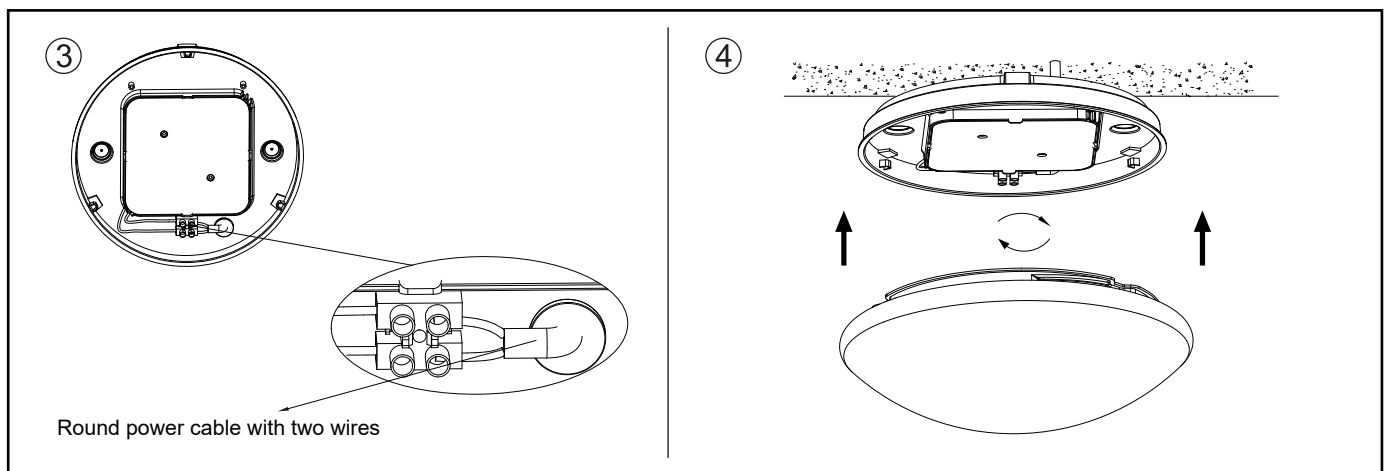

LED Ceiling Luminaires

Version date 03-07-2019
www.opple.com

Art. Code	Family Name	CCT	kg	IP
-----------	-------------	-----	----	----

520028005600	Apollo	2700K	0.26kg	IP44
520028005700	Apollo	4000K	0.26kg	IP44