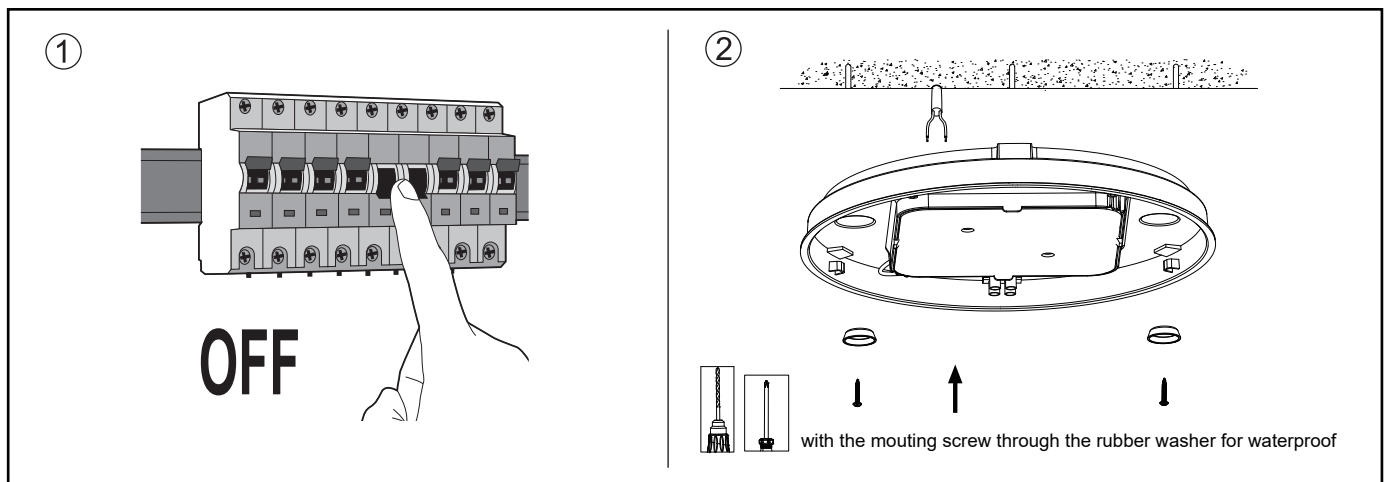

LED Ceiling Luminaires

Version date 03-07-2019
www.opple.com

Art. Code	Family Name	CCT	kg	IP
-----------	-------------	-----	----	----

520028005600	Apollo	2700K	0.26kg	IP44
520028005700	Apollo	4000K	0.26kg	IP44