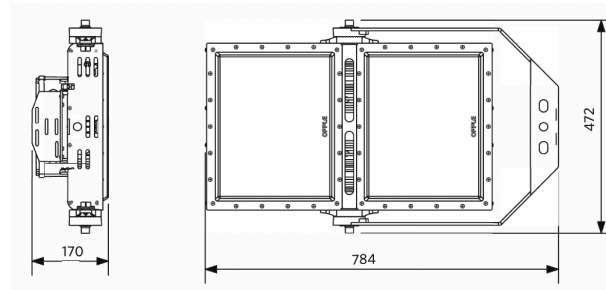

LEDfloodHO-P-620W
(+MountingKit-2Mod)