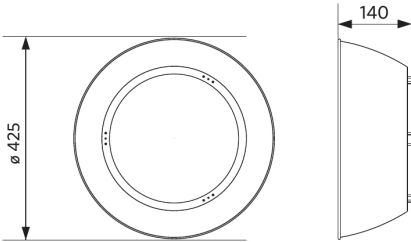

LEDHighbay-P5
Reflector-D330