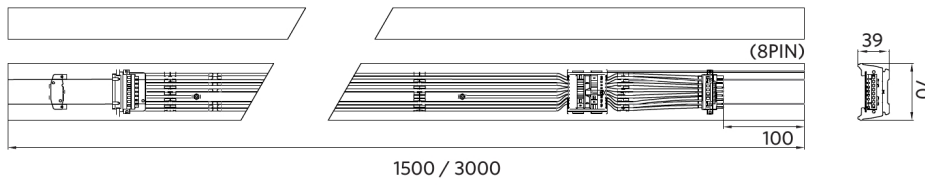

LEDTrunking Trunk 8
End part