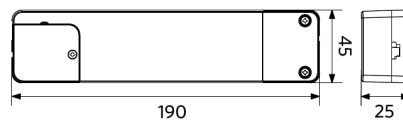

LEDPanelS-P6
Driver Tunable White