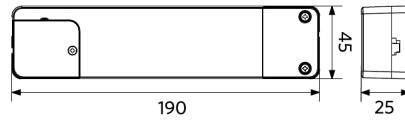

LEDPanelS-P6
Driver Tunable White