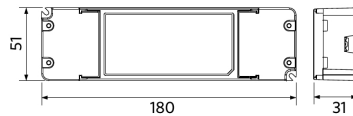

LEDPanelRc-S5
Driver Dim