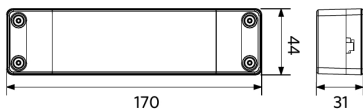

LEDPanelRc-S5
Driver On/Off